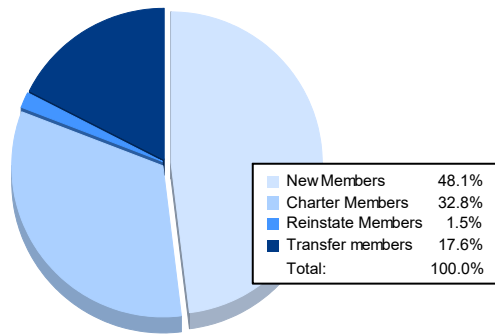

Year	New Clubs	Dropped Clubs	Gain/ Loss Clubs	New Members	Charter Members	Reinstate Members	Transfer Members	Total Member Added	Total Members Dropped	Gain/ Loss Members
2016-2017	0	0	0	113	14	27	9	163	186	-23
2017-2018	1	4	-3	75	25	1	7	108	190	-82
2018-2019	3	2	1	126	104	25	16	271	243	28
2019-2020	2	0	2	91	55	2	8	156	130	26
2020-2021	1	6	-5	63	43	2	23	131	257	-126
<b>Average</b>	<b>1</b>	<b>2</b>	<b>-1</b>	<b>94</b>	<b>48</b>	<b>11</b>	<b>13</b>	<b>166</b>	<b>201</b>	<b>-35</b>

### Membership Composition June 2021 Cumulative