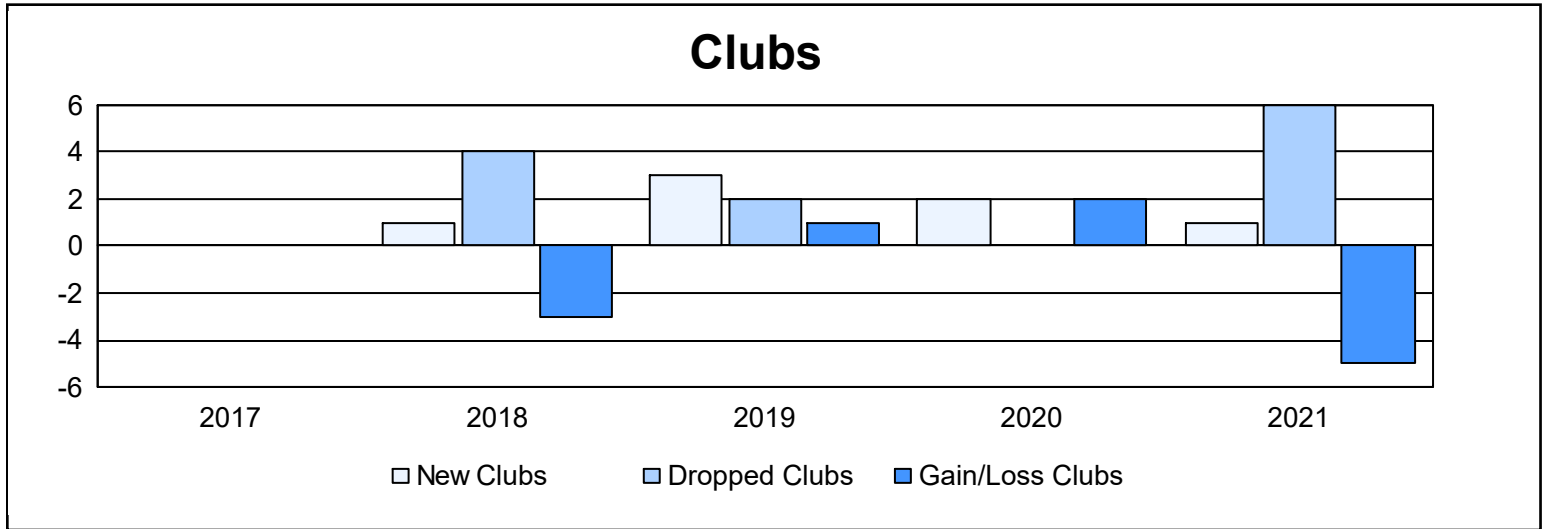

Year	New Clubs	Dropped Clubs	Gain/ Loss Clubs	New Members	Charter Members	Reinstate Members	Transfer Members	Total Member Added	Total Members Dropped	Gain/ Loss Members
2016-2017	0	0	0	113	14	27	9	163	186	-23
2017-2018	1	4	-3	75	25	1	7	108	190	-82
2018-2019	3	2	1	126	104	25	16	271	243	28
2019-2020	2	0	2	91	55	2	8	156	130	26
2020-2021	1	6	-5	63	43	2	23	131	257	-126
<b>Average</b>	<b>1</b>	<b>2</b>	<b>-1</b>	<b>94</b>	<b>48</b>	<b>11</b>	<b>13</b>	<b>166</b>	<b>201</b>	<b>-35</b>

### Membership Composition June 2021 Cumulative