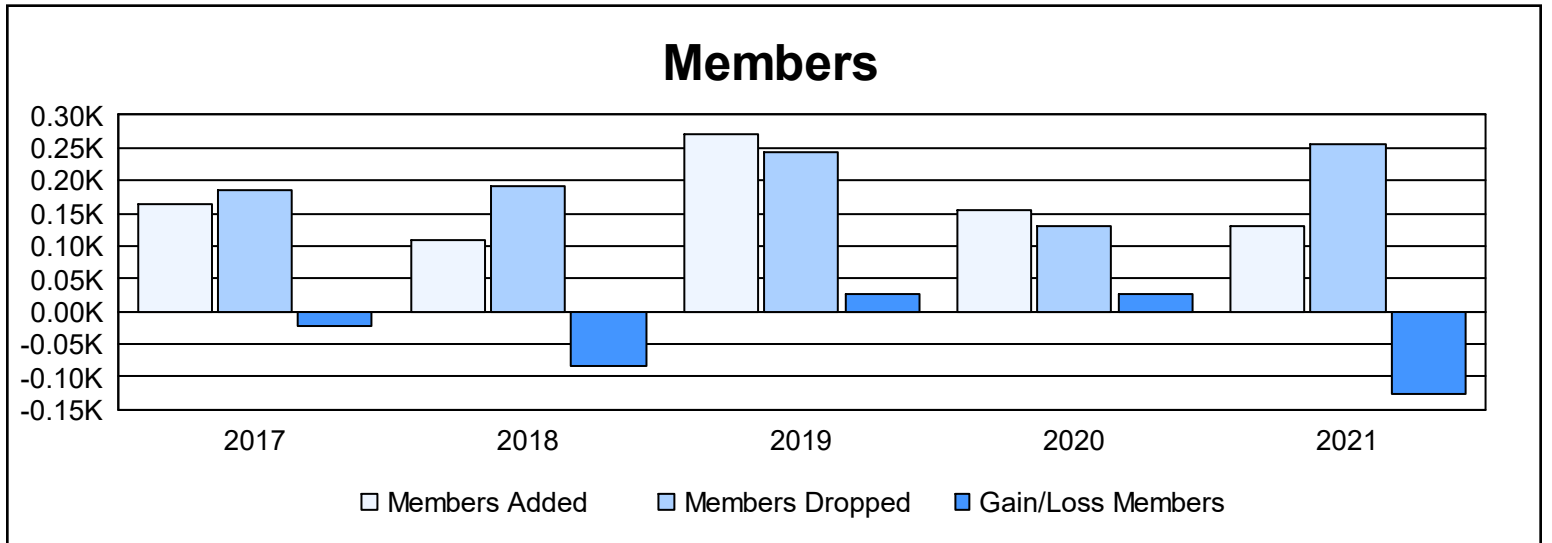

Year	New Clubs	Dropped Clubs	Gain/ Loss Clubs	New Members	Charter Members	Reinstate Members	Transfer Members	Total Member Added	Total Members Dropped	Gain/ Loss Members
2016-2017	0	0	0	113	14	27	9	163	186	-23
2017-2018	1	4	-3	75	25	1	7	108	190	-82
2018-2019	3	2	1	126	104	25	16	271	243	28
2019-2020	2	0	2	91	55	2	8	156	130	26
2020-2021	1	6	-5	63	43	2	23	131	257	-126
<b>Average</b>	<b>1</b>	<b>2</b>	<b>-1</b>	<b>94</b>	<b>48</b>	<b>11</b>	<b>13</b>	<b>166</b>	<b>201</b>	<b>-35</b>

### Membership Composition June 2021 Cumulative